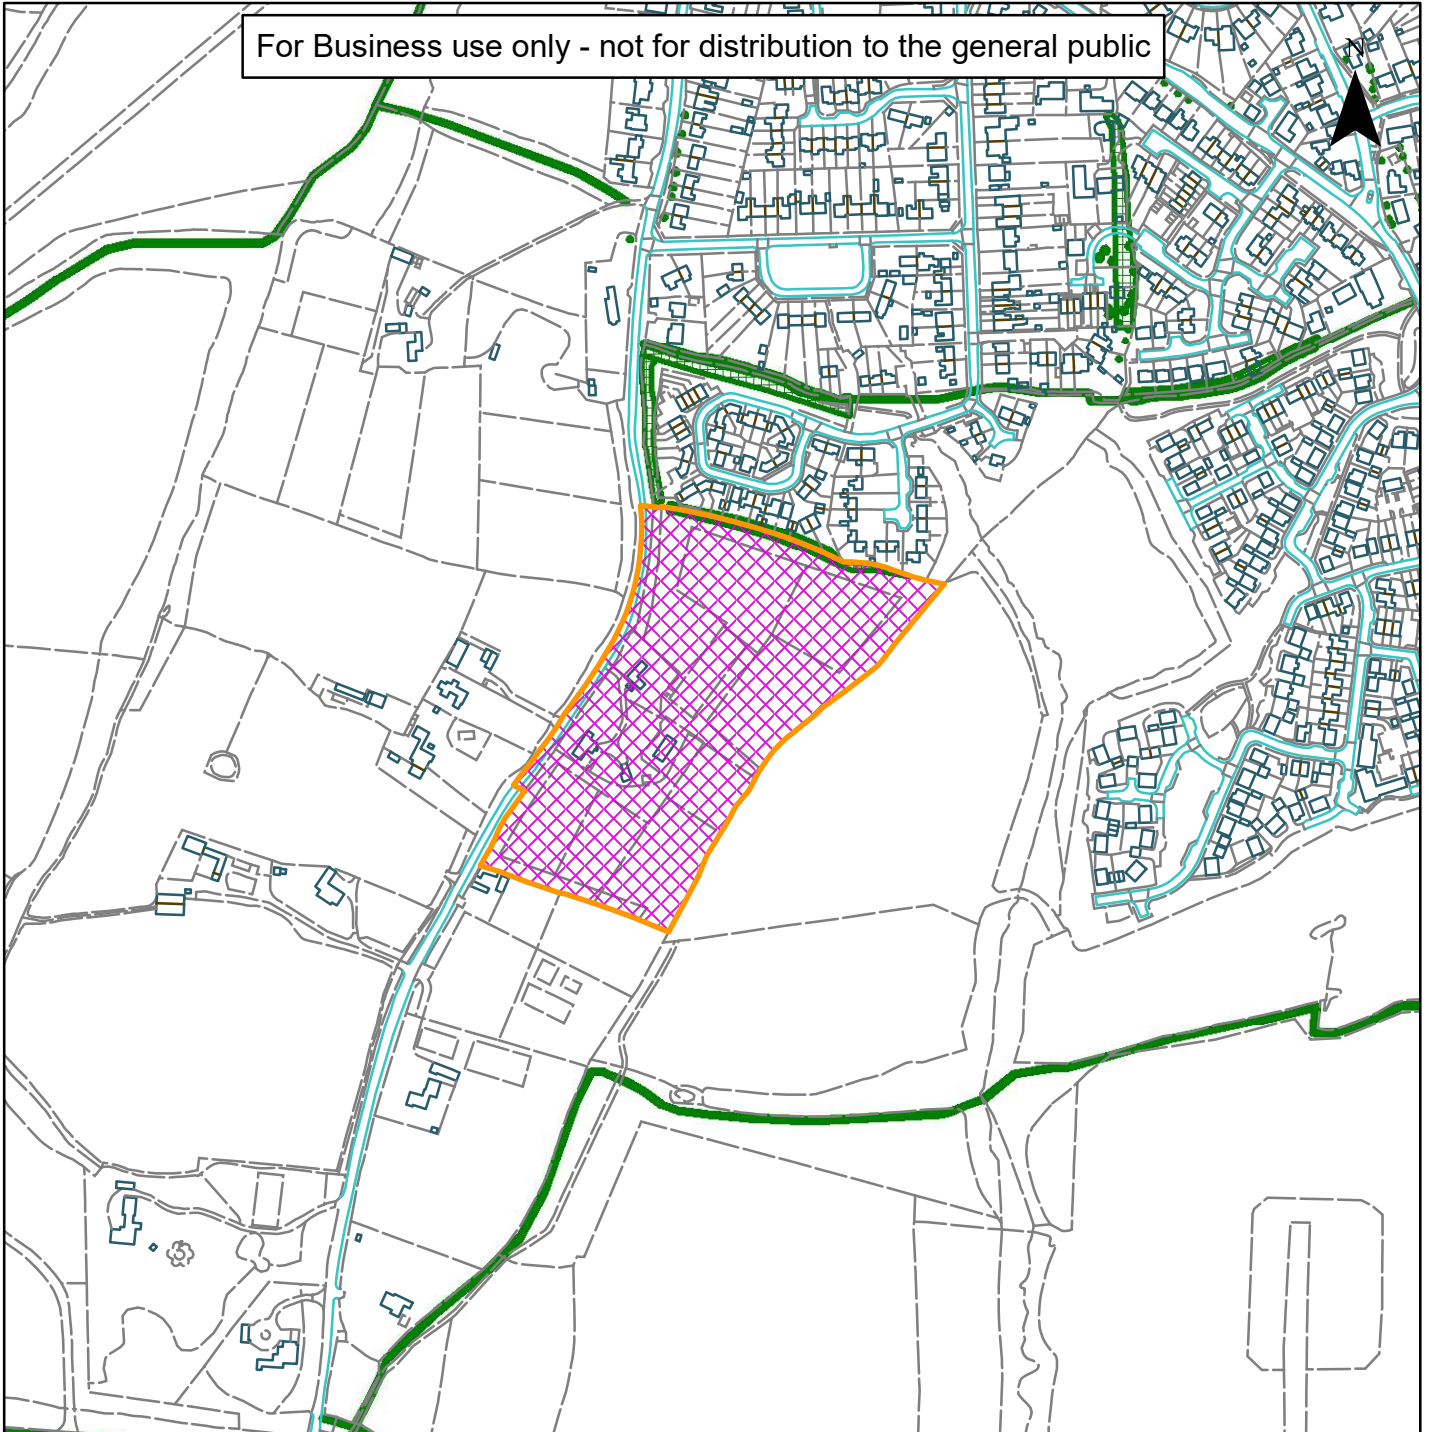

08) DC/21/2180

Horsham  
District  
Council

Woodfords, Shipley Road, Southwater, Horsham, West Sussex,  
RH13 9BQ

For Business use only - not for distribution to the general public

**Scale:** 1:5,000

Reproduced by permission of Ordnance Survey map on behalf  
of HMSO. © Crown copyright and database rights (2019).  
Ordnance Survey Licence.100023865